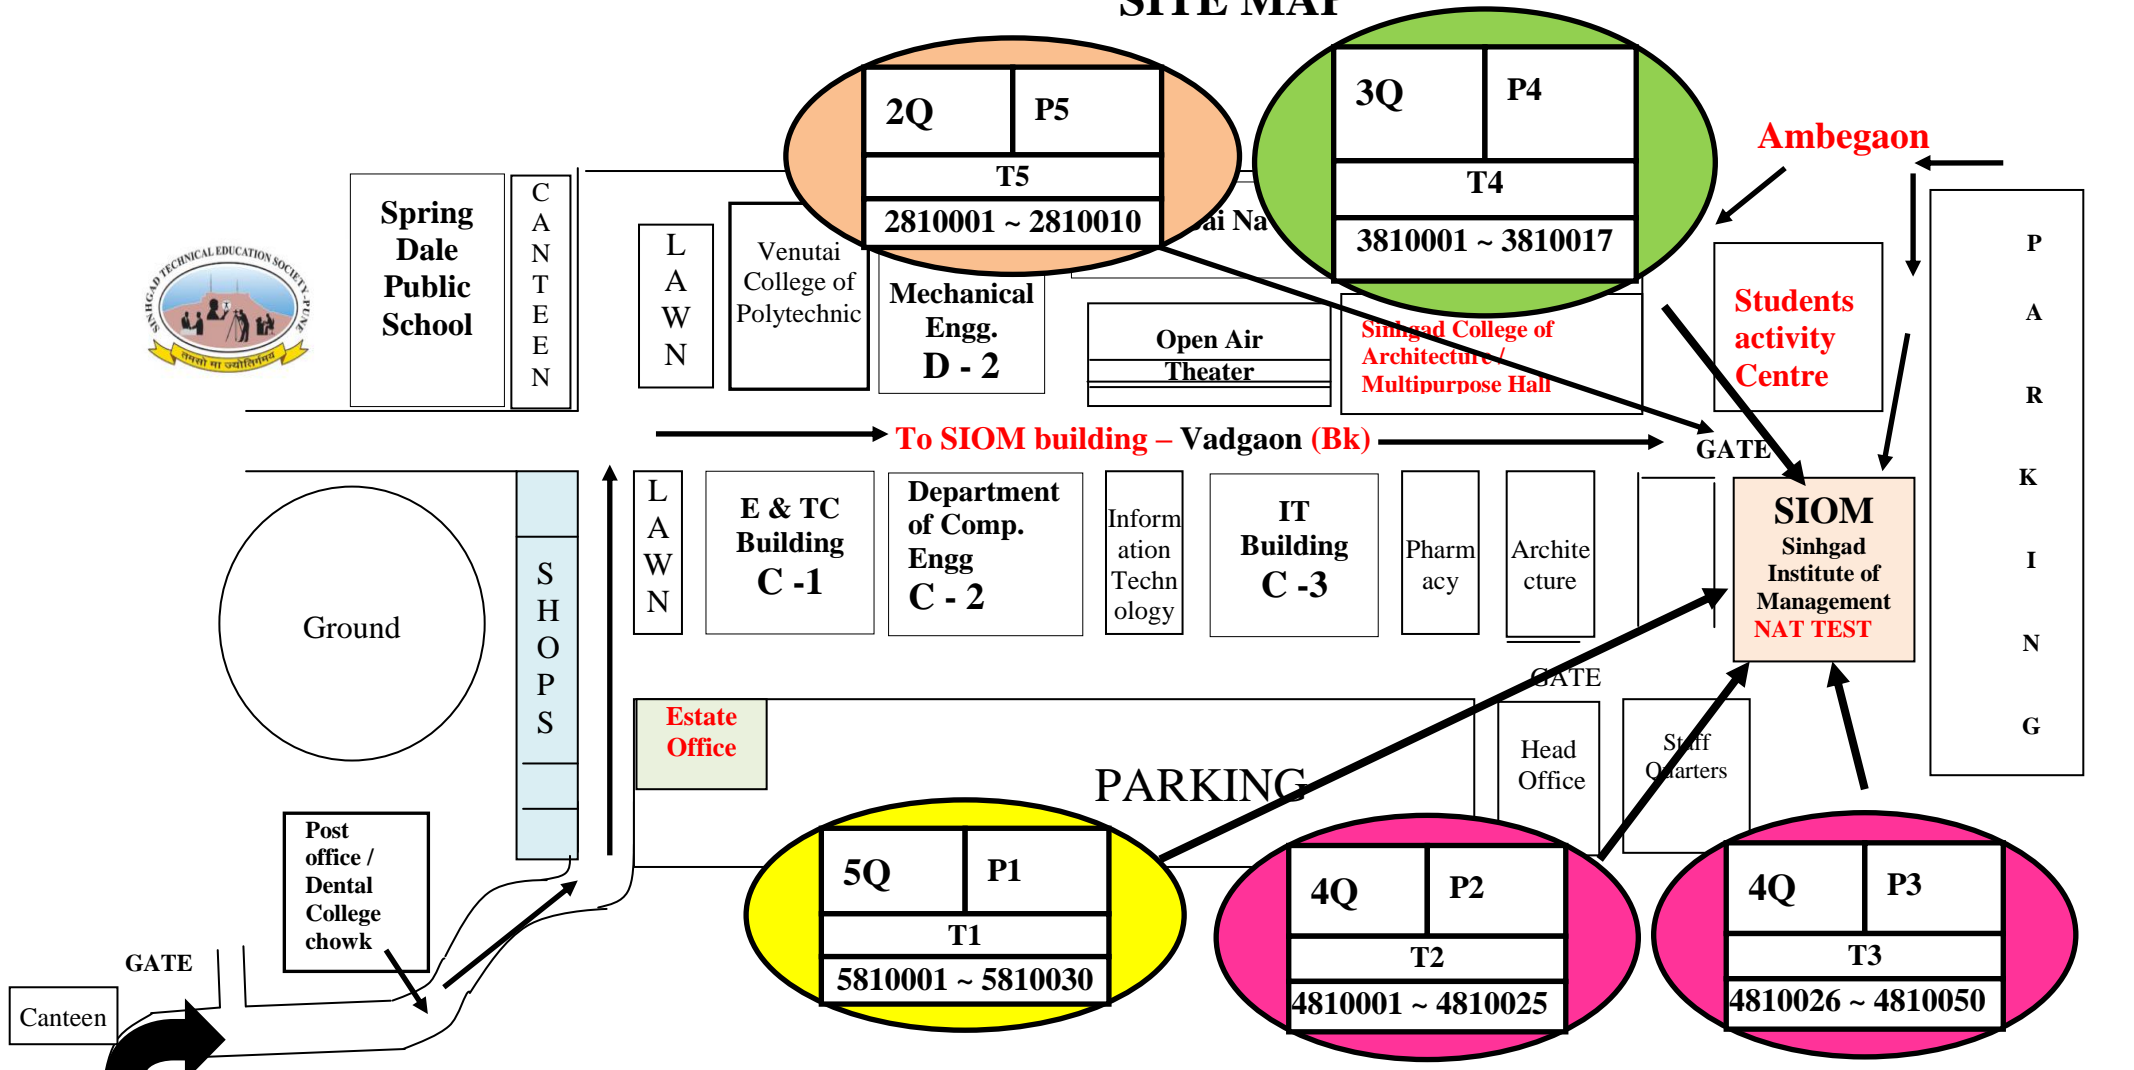

STES Pune NAT TEST (15/10/2017) SITE MAP

Paper		Q1	Q2		Paper	Q3	Q4	Q5
I	Language Knowledge (Vocab/Gram). Reading Comprehensions	11:00am~ 12:50pm (110min)	11:00am ~ 12:45pm (105min)	I	Language Knowledge (Vocabulary /Grammar)	11.00am ~11.30am (30 min)	11.00am ~11.30am (30 min)	11.00am ~11.25am (25 min)
				II	Language Knowledge (Grammar). Reading , Comprehension	11.50am ~1.00pm (70 min)	11.50am ~12.50pm (60 min)	11.45am ~12.35pm (50 min)
II	Listening	1:05pm ~ 2:05pm (60min)	1:00pm ~ 1:50pm (50min)	III	Listening	1.20pm ~2.00pm (40 min)	1.10pm ~1.45pm (35 min)	12.55pm ~ 1.25pm (30 min)

--	--	--	--	--	--	--	--	--