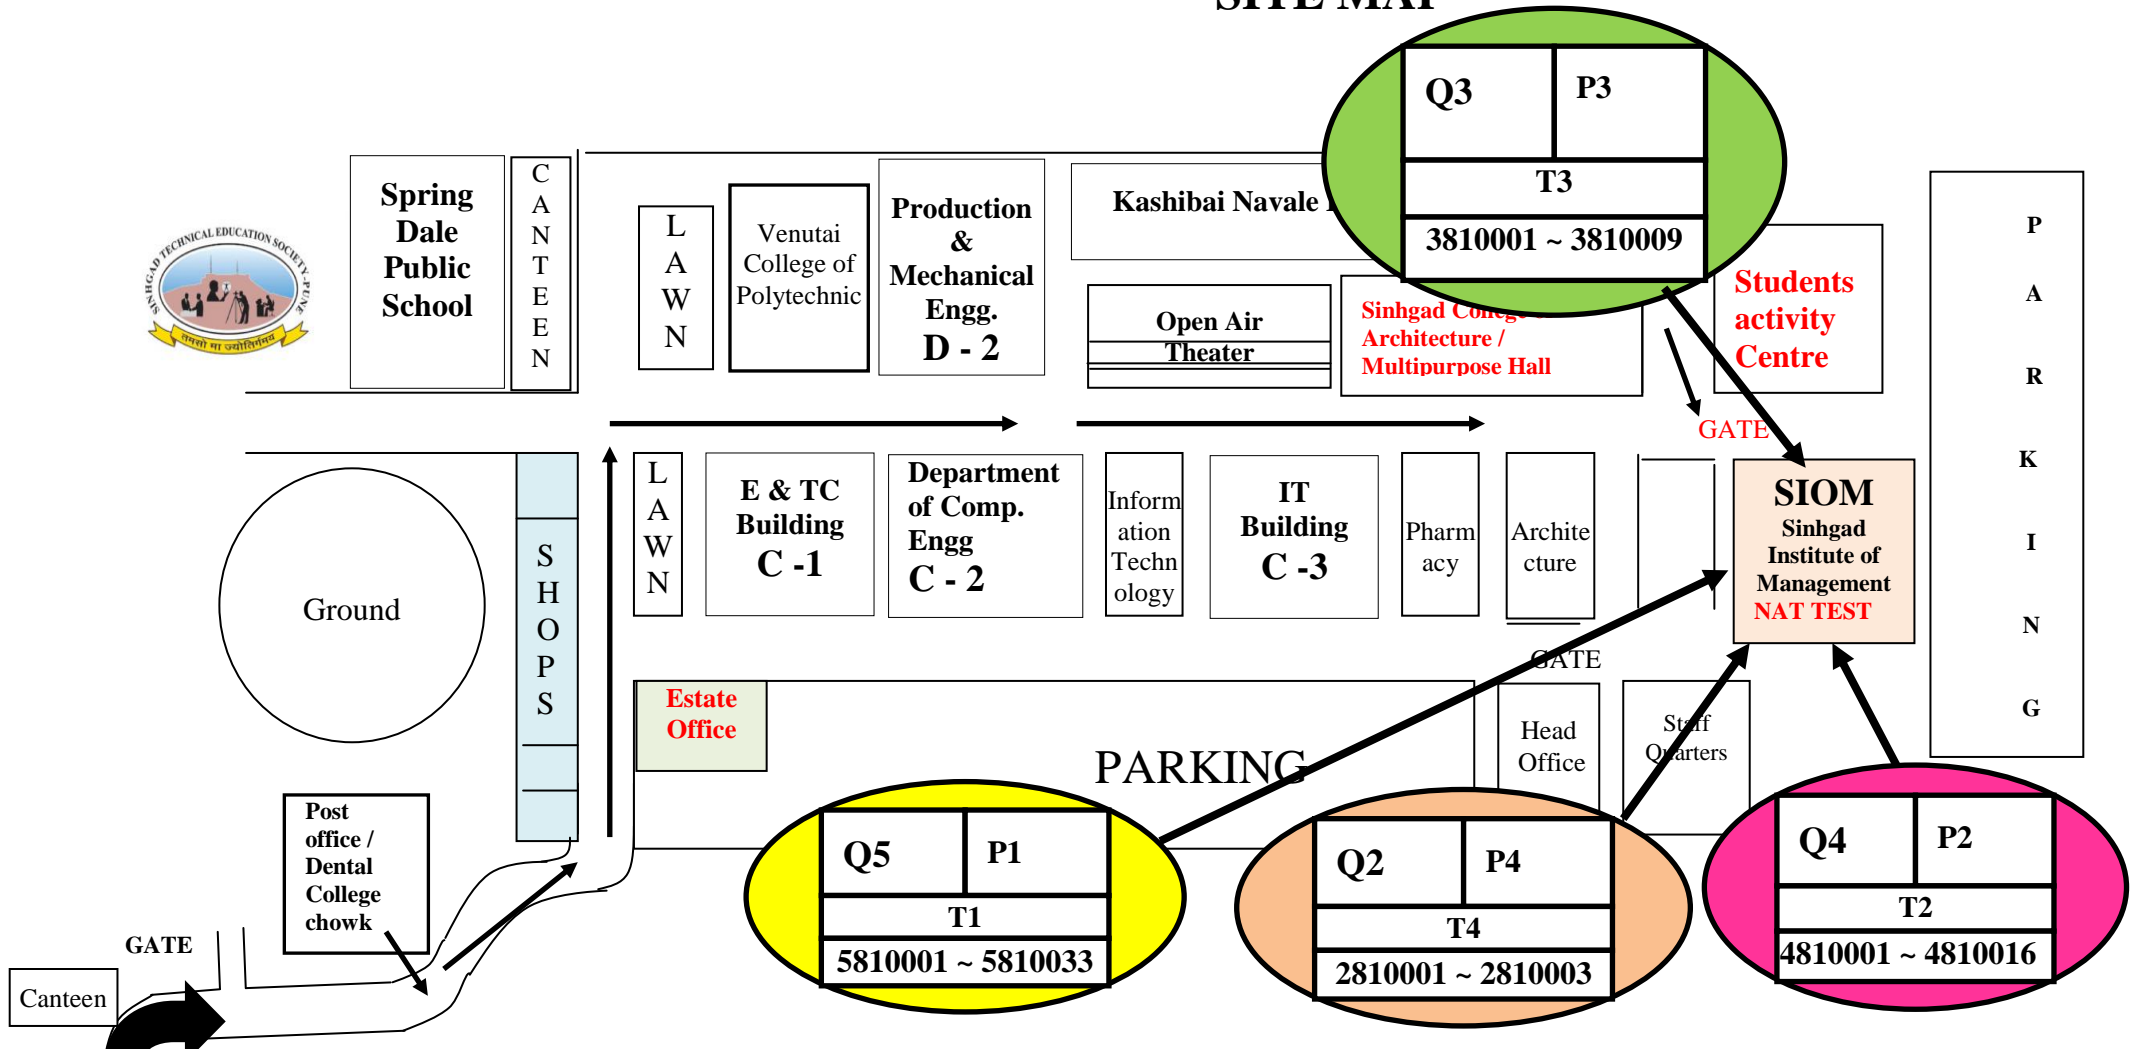

## SITE MAP

Paper		Q1	Q2	Paper		Q3	Q4	Q5
I	Language Knowledge (Vocab/Gram). Reading Comprehensions	11:00am ~12:50pm (110min)	11:00am ~ 12:45pm (105min)	I	Language Knowledge (Vocabulary /Grammar)	11.00am ~11.30am (30 min)	11.00am ~11.30am (30 min)	11.00am ~11.25am (25 min)
				II	Language Knowledge (Grammar). Reading , Comprehension	11.50am ~1.00pm (70 min)	11.50am ~12.50pm (60 min)	11.45am ~12.35pm (50 min)
II	Listening	1:05pm ~ 2:05pm (60min)	1:00pm ~ 1:50pm (50min)	III	Listening	1.20pm ~2.00pm (40 min)	1.10pm ~1.45pm (35 min)	12.55pm ~ 1.25pm (30 min)

		9						
--	--	---	--	--	--	--	--	--