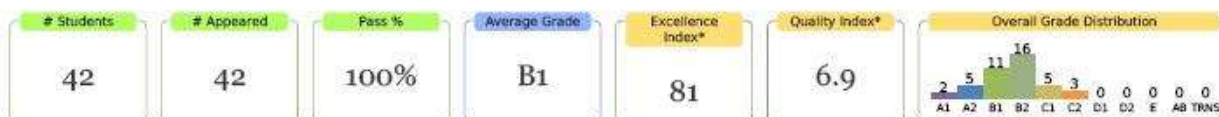

Class XII Board Results: 2014

The Board Results of Class XII of SPS is 100 %.

CBSE-SENIOR SCHOOL CERTIFICATE EXAMINATION 2014

SINHGAD PUBLIC SCHOOL LONAVALA PUNE MAHARASHTRA

Academic Performance

Subject Name	Average Grade	Average Score	Excellence Index*	Quality Index*	Grade Distribution													Students Count											
					A1	A2	B1	B2	C1	C2	D1	D2	E	AB	TRNS	0-10	11-20		21-30	31-40	41-50	51-60	61-70	71-80	81-90	91-100			
ACCOUNTANCY	A1	85.75	100	8.58	4	6	1	1	0	0	0	0	0	0	0	0	0	0	0	0	0	0	0	0	1	3	4	4	12
ENGLISH CORE	A2	87.74	95.24	8.4	10	6	5	1	1	0	0	0	0	0	0	0	0	0	0	0	0	0	0	1	1	5	14	11	42
INFORMATICS PRAC.	A2	89	90	7.75	4	5	5	4	2	0	0	0	0	0	0	0	0	0	0	0	0	0	0	0	0	2	9	9	20
BUSINESS STUDIES	B1	78.17	58.33	7.17	3	2	0	2	5	0	0	0	0	0	0	0	0	0	0	0	0	0	0	0	5	2	1	4	12
PHYSICAL EDUCATION	B2	73.41	58.82	6.21	0	2	3	5	4	1	2	0	0	0	0	0	0	0	0	0	0	0	0	2	3	8	4	0	17
CHEMISTRY	B2	69.7	36.67	5.73	0	5	1	5	8	8	2	1	0	0	0	0	0	0	0	0	0	0	0	6	13	6	5	0	30
PHYSICS	C1	61.97	30	5.43	1	1	2	5	8	8	5	0	0	0	0	0	0	0	0	0	0	0	0	15	12	2	1	0	30
BIOLOGY	C1	68.38	25	5.25	0	0	1	1	1	5	0	0	0	0	0	0	0	0	0	0	0	0	0	5	2	1	0	8	
ECONOMICS	C1	47.33	8.33	4.75	1	0	0	0	3	5	1	2	0	0	0	0	0	0	0	0	0	0	0	3	6	2	0	0	12
MATHEMATICS	C1	49.15	25.93	4.56	0	1	1	5	3	6	6	4	1	0	0	0	0	0	0	0	0	0	0	1	0	0	0	0	27

School Performance of Year 2013-2014