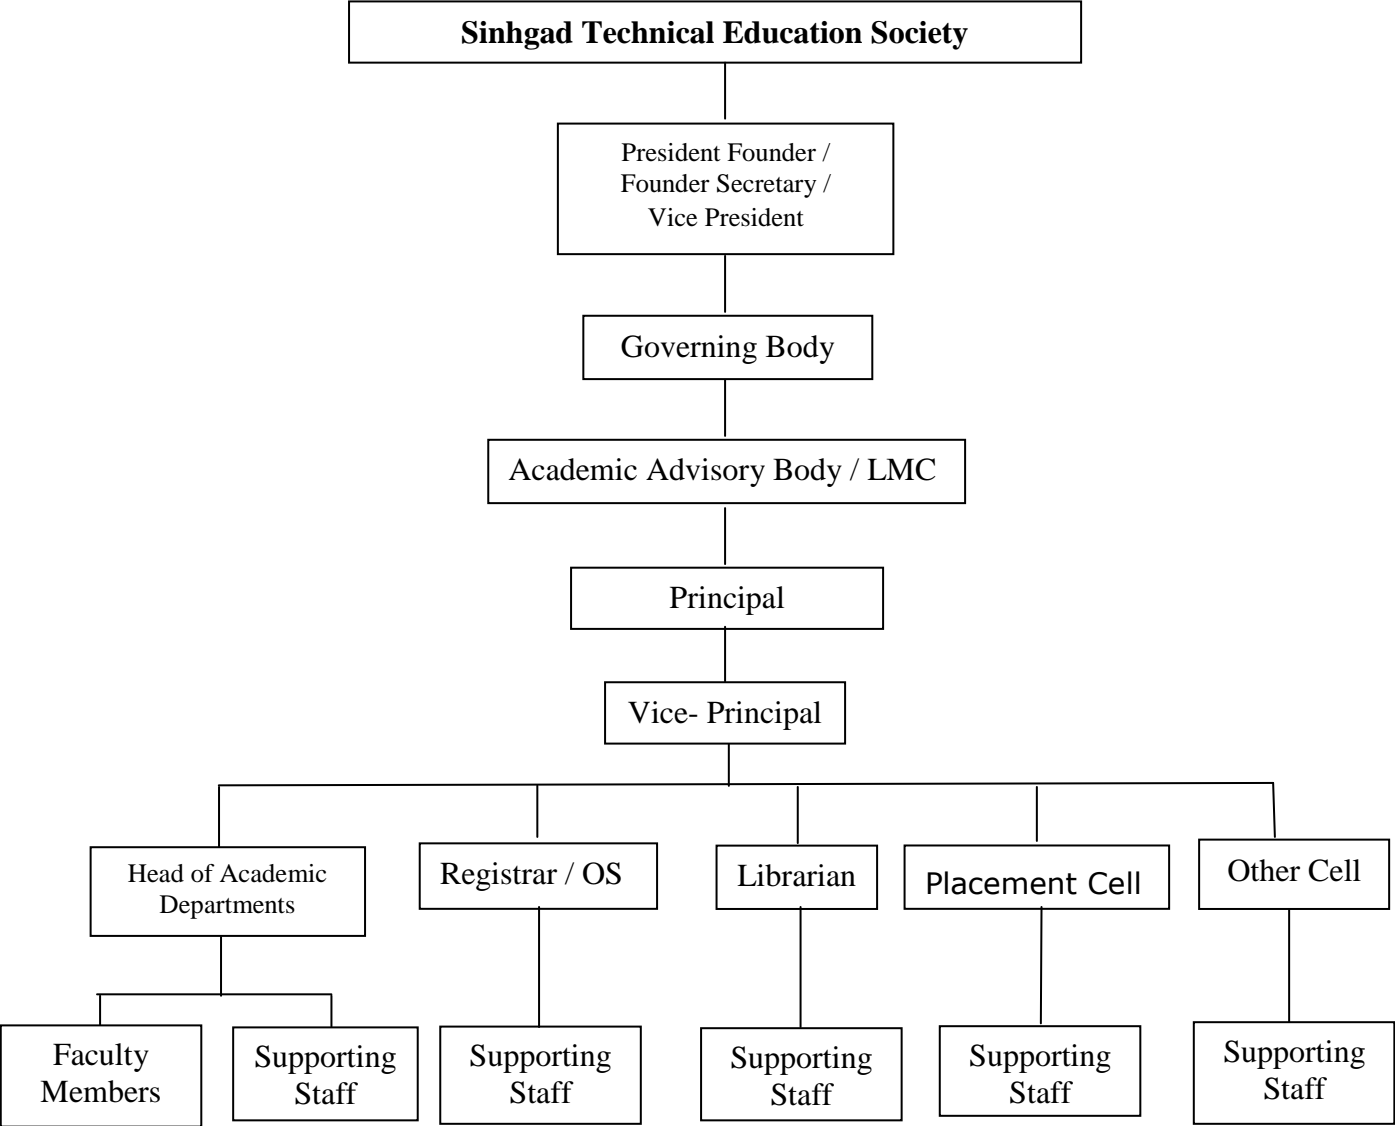

Organizational Chart and Processes

10 Courses offered:-

Sr. No.	Name of the Course	Year Started	Level UG / PG	Type FT / PT	Annual Fees (in Rs)	Admission Authority
1	Computer Engineering	2004 - 05	UG	FT	Fees Regulating Authority, Maharashtra State / Competent Authority	Directorate of Technical Education, Maharashtra State, Mumbai / Admission Regulating Authority, Maharashtra State
2	Electronics & Telecommunication Engineering	2004 - 05	UG	FT		
3	Information Technology	2004 - 05	UG	FT		
4	Mechanical Engineering	2004 - 05	UG	FT		
5	Electrical Engineering	2010 - 11	UG	FT		
6	Computer Engineering (2nd Shift)	2010 - 11	UG	FT		
7	Electronics & Telecommunication Engineering (2nd Shift)	2010 - 11	UG	FT		
8	Mechanical Engineering (2nd Shift)	2012 - 13	UG	FT		
9	ME - Computer Engg.	2010 - 11	PG	FT		
10	ME - E&TC Engg. (VLSI Embeded System)	2010 - 11	PG	FT		
11	ME - Mechanical (Design)	2011-12	PG	FT		
12	ME - Computer Network	2012-13	PG	FT		
13	ME – Electrical Power System	2013-14	PG	FT		

11	Student feedback mechanism on institutional Governance / faculty performance	Suggestion Box kept in front of Principal Cabin & regular feedback through local guardian meeting or online feedback

12	Grievance redressal mechanism for faculty, staff and students	Grievance / complaints registrar is kept in library, staff meeting, parents meeting